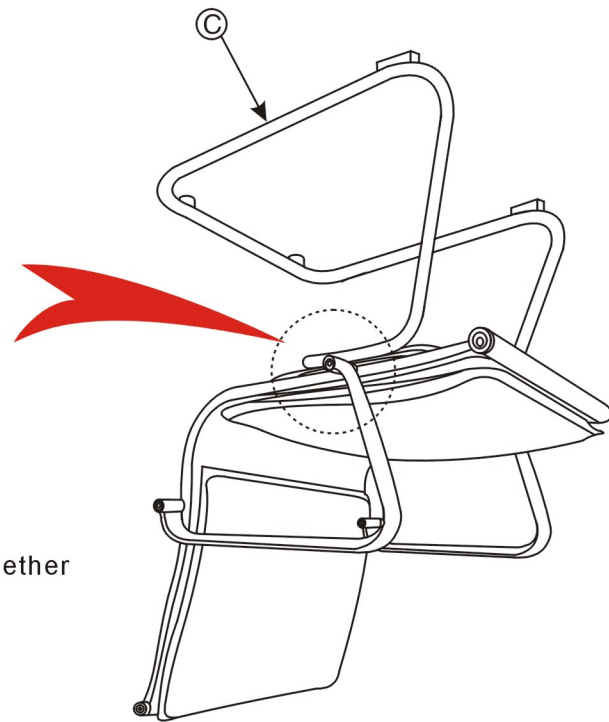

Step 1

Installing the armrest

		
Chrome armrest	Chair body	Chrome chair frame
Ⓐ X2	Ⓑ X1	Ⓒ X1
		
Install the armrest screws: 8*55	Armrest cover	Installing the chrome chair frame Screws:8*35
Ⓔ X4	Ⓕ X4	Ⓖ X4

Step 2

The chrome chair frame & chair body join together

Step 3

920C Installing steps