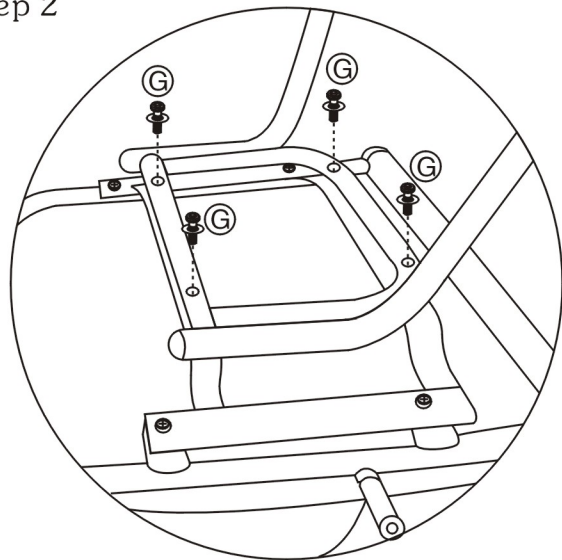

Step 1

Installing the armrest

		
Chrome armrest	Chair body	Chrome chair frame
Ⓐ X2	Ⓑ X1	Ⓒ X1
		
Install the armrest screws: 8*55	Armrest cover	Installing the chrome chair frame Screws:8*35
Ⓔ X4	Ⓕ X4	Ⓖ X4

Step 2

The chrome chair frame & chair body join together

Step 3

920C Installing steps