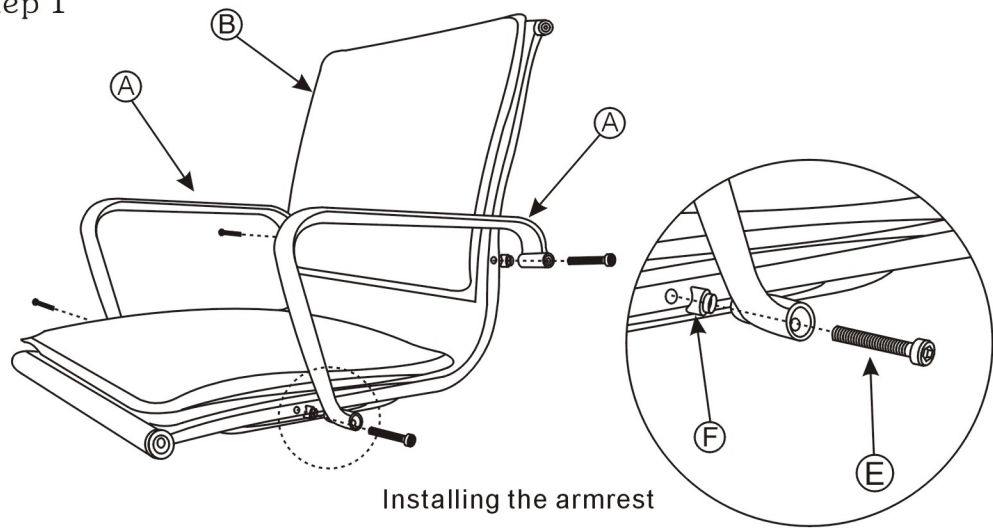

Step 1

Installing the armrest

		
Chrome armrest	Chair body	Chrome chair frame
Ⓐ X2	Ⓑ X1	Ⓒ X1
		
Install the armrest screws: 8*55	Armrest cover	Installing the chrome chair frame Screws:8*35
Ⓔ X4	Ⓕ X4	Ⓖ X4

Step 2

The chrome chair frame & chair body join together

Step 3

920C Installing steps