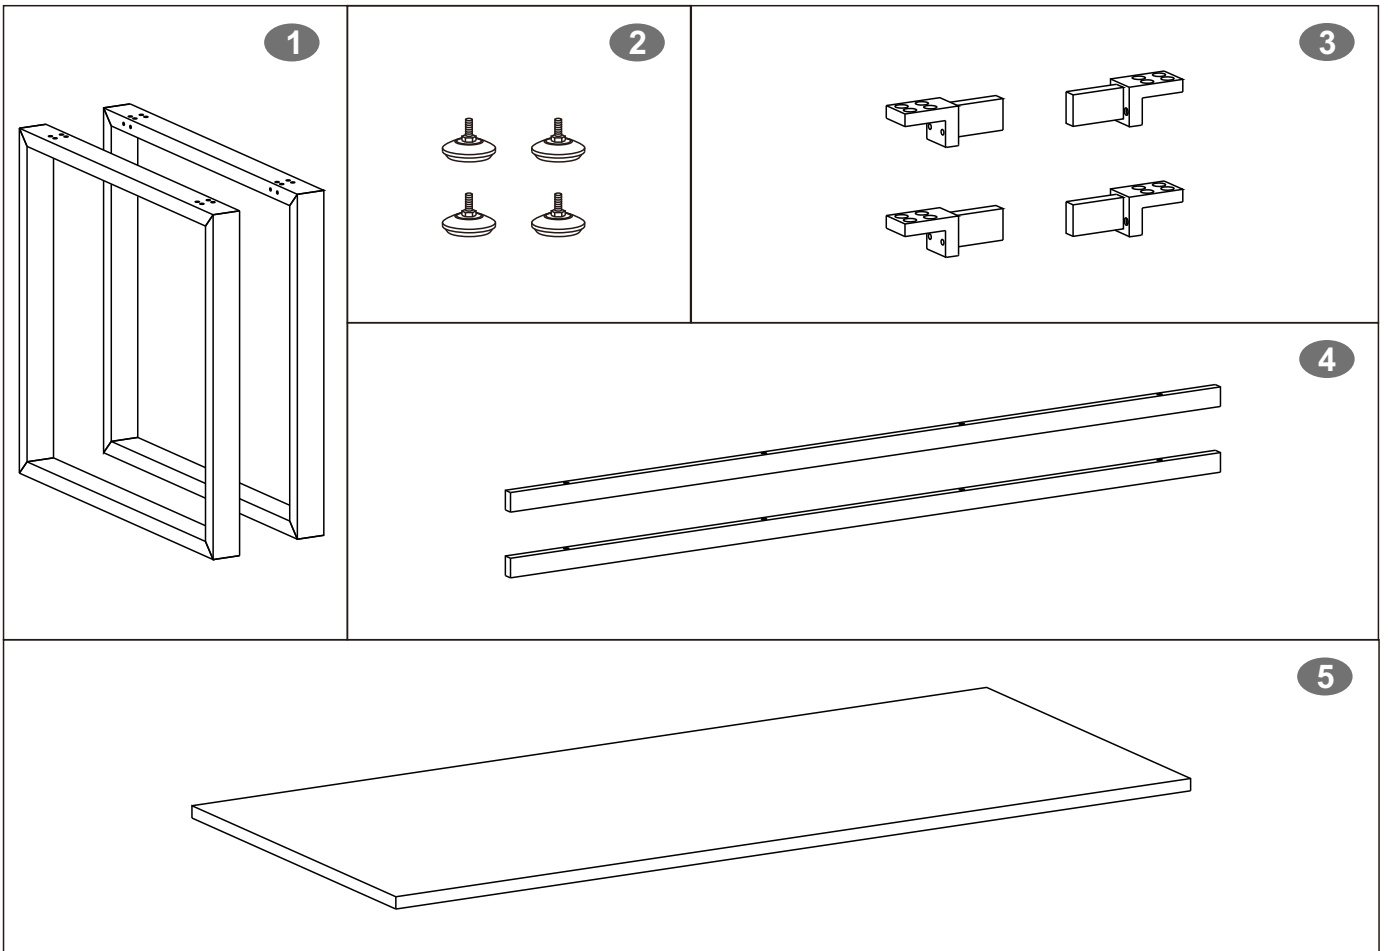

▪SCREWS LIST

PART	QTY.	ITEM	
A	32	8X20 MM	
B	8	6X50 MM	
C	8	Φ14-Φ9X3 MM	

PART	QTY.	ITEM	
D	8	Φ8-Φ20X1.2MM	
	1		
	1		

▪ASSEMBLY STEPS:

▪SCREWS		
A	8X20 MM	
	X8	M6
C	Φ14-Φ9X3MM	
	X8	
D	Φ8-Φ20X1.2MM	
	X8	

3

▪ SCREWS

A 8X20 MM

 X24

4

▪ SCREWS

B 6X50 MM

 X8