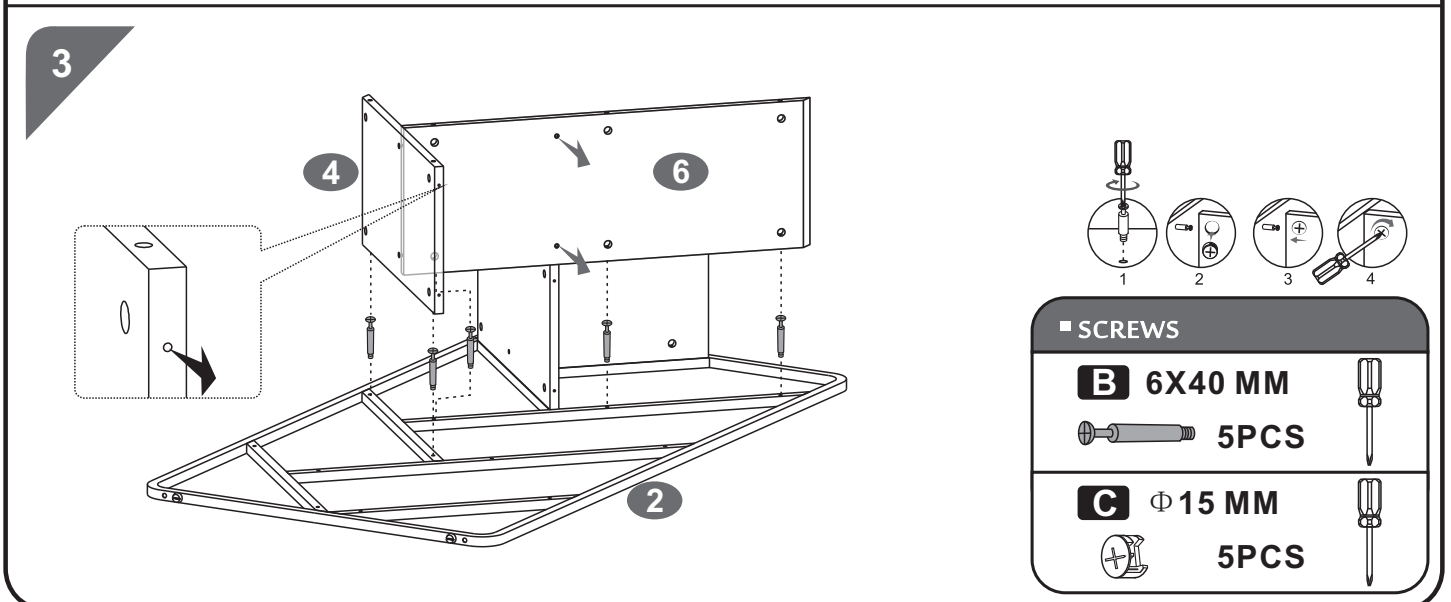

		 X1	 X1
 X4	 X3	 X1	 X2
 X1	 X7	 X4	 X1

▪ SCREWS LIST

PART	QTY.	ITEM		PART	QTY.	ITEM	
A	10	5X40 MM		C	32	Φ 15 MM	
B	32	6X40 MM			1		

6X40MM BOLT INSTALLATION AS BELOW:

ASSEMBLY STEPS:

4

SCREWS

B 6X40 MM
5PCS

C Φ 15 MM
5PCS

5

SCREWS

B 6X40 MM
2PCS

C Φ 15 MM
2PCS

6

SCREWS

A 5X40 MM
10PCS