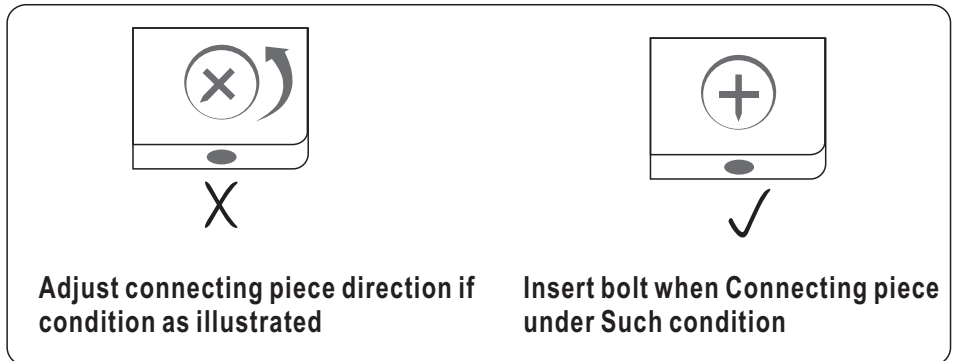

		 X1	 X1
 X4	 X3	 X1	 X2
 X1	 X7	 X4	 X1

▪ SCREWS LIST

PART	QTY.	ITEM		PART	QTY.	ITEM	
A	10	5X40 MM		C	32	Φ 15 MM	
B	32	6X40 MM			1		

6X40MM BOLT INSTALLATION AS BELOW:

ASSEMBLY STEPS:

4

SCREWS

B 6X40 MM
5PCS