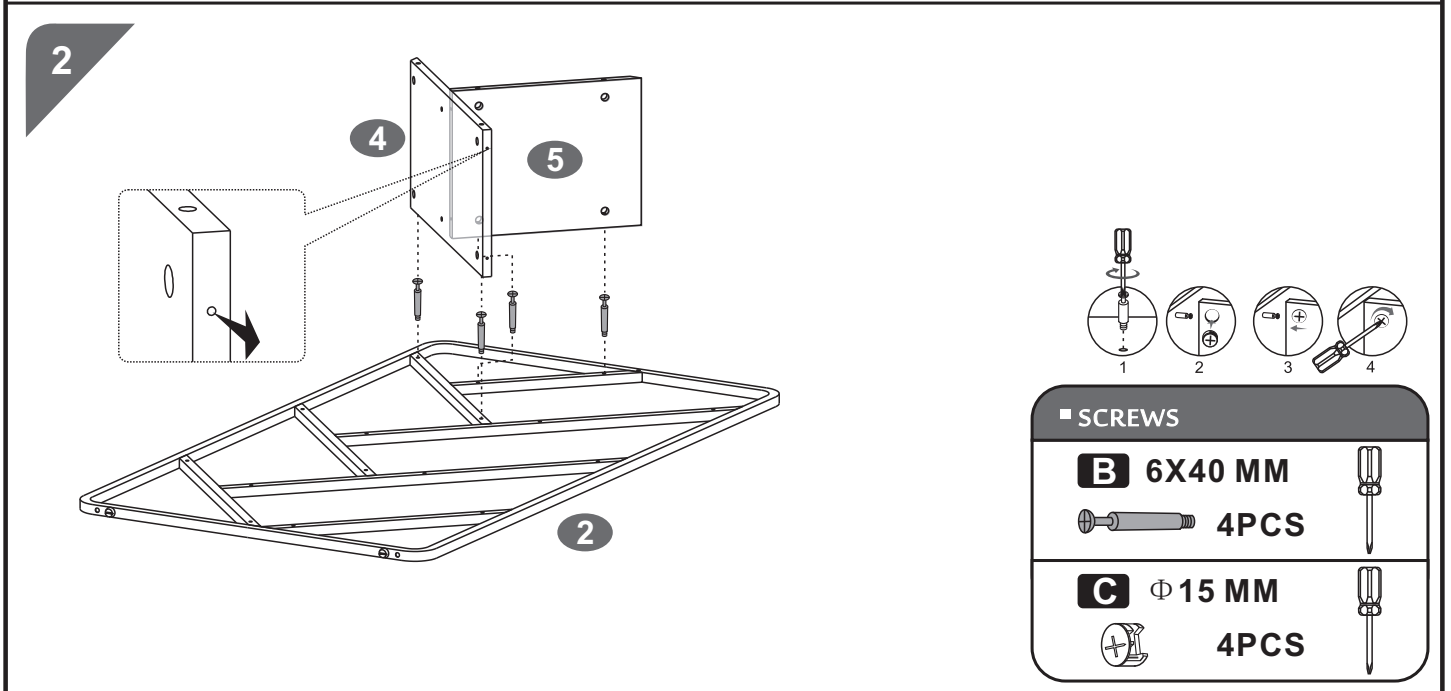

		 X1	 X1
 X4	 X3	 X1	 X2
 X1	 X7	 X4	 X1

▪ SCREWS LIST

PART	QTY.	ITEM		PART	QTY.	ITEM	
A	10	5X40 MM		C	32	Φ 15 MM	
B	32	6X40 MM			1		

6X40MM BOLT INSTALLATION AS BELOW:

ASSEMBLY STEPS:

4

SCREWS

B 6X40 MM
5PCS

C Φ 15 MM
5PCS

5

SCREWS

B 6X40 MM
2PCS

C Φ 15 MM
2PCS

6

SCREWS

A 5X40 MM
10PCS