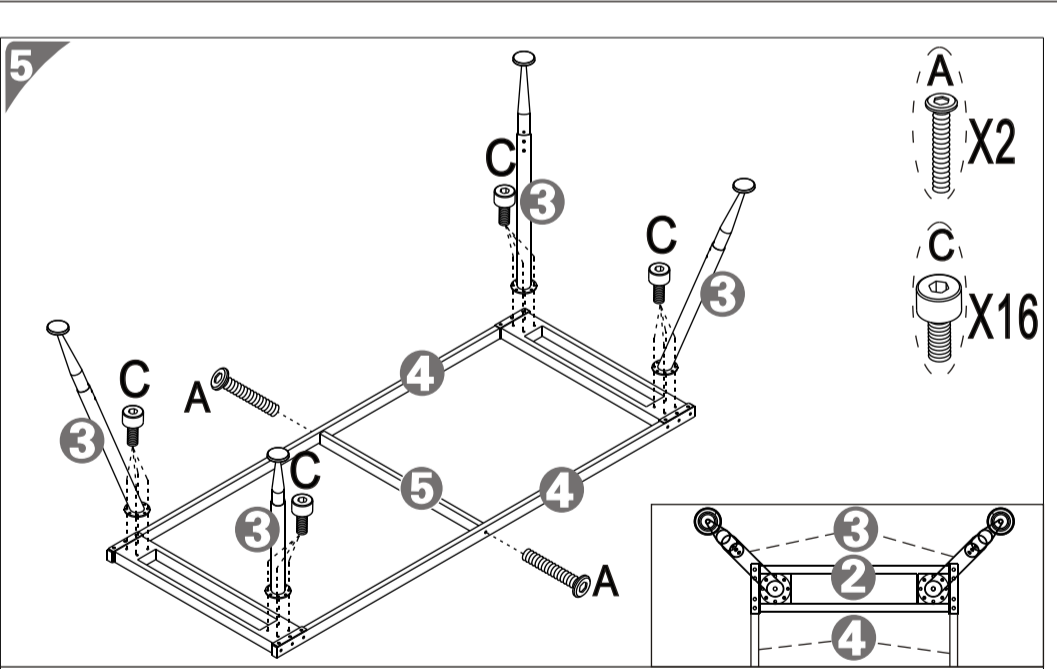

PART	QTY.	ITEM		PART	QTY.	ITEM	
A	14	M6X30mm		E	4	Ø73x25 M10x13mm	
B	12	M6X16mm		F	1	M5mm	
C	16	M6X12mm		G	1	M4X57mm	
D	14	M5X20mm		H	1		

OFFICE TODAY

BG-D05(2400) ASSEMBLY INSTRUCTION

Thanks for purchasing one of our products, please read carefully the assembly instructions before the installation (Attention: Do not tighten the screws before all screws are in place).