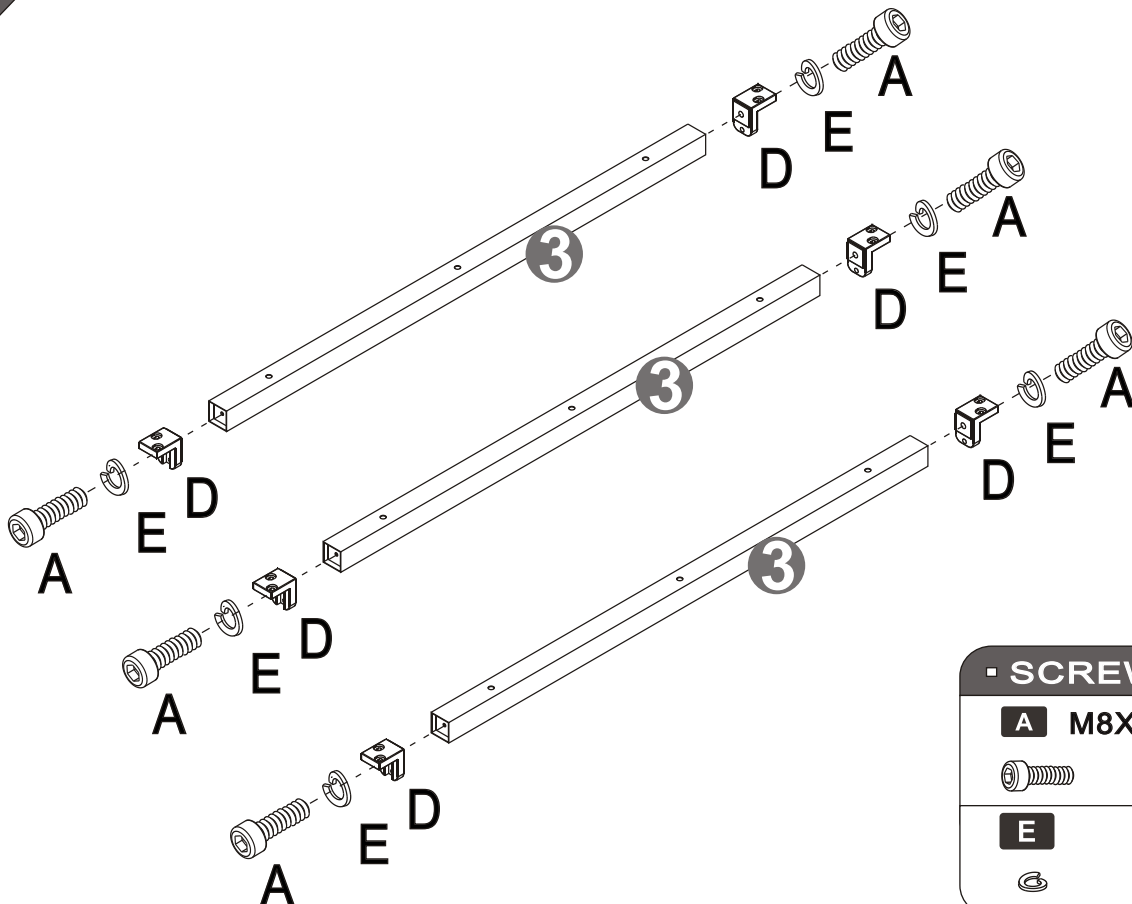

▪SCREWS LIST

PART	QTY.	ITEM	
A	6	M8X30mm	
B	9	M6X50mm	
C	18	M6X25mm	
D	6	52x52x40mm	

PART	QTY.	ITEM	
E	6		
F	4	M8x12mm	
G	1	M4x62X25mm	
H	1	M6X75	

ASSEMBLY STEPS:

1

X2

2

SCREWS		
A	M8X30MM	1
	6PCS	
E		1
	6PCS	

3

SCREWS

C 6X25MM

12PCS

4

SCREWS

C 6X25MM

6PCS