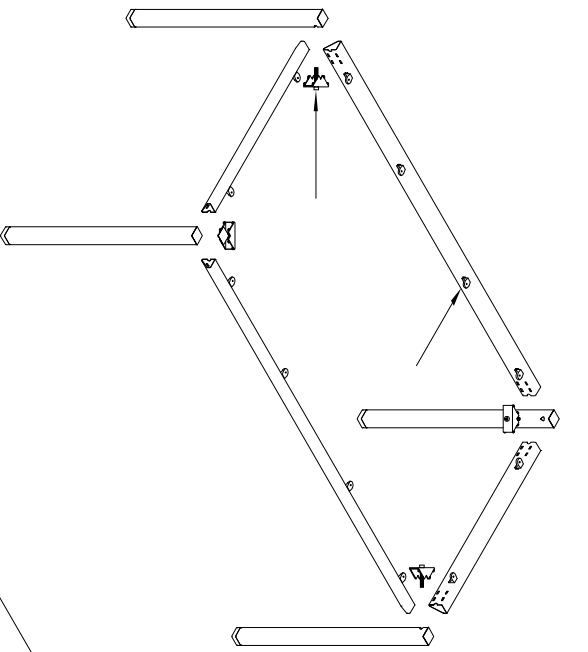

INSTALL DRAWING

three in one sketch

door hinge

PG-F22B-16B

Installs the hardware

No.	Accessories	No.	Accessories
S1	10x60=4	S2	4x16=12
S3	x12	S4	
S5	x4	S6	
S7		S8	
S9		S10	
S11		S12	
S13		S14	
S15		S16	
S17		S18	

Important: Follow steps on order. Requires 2 people to complete assembly